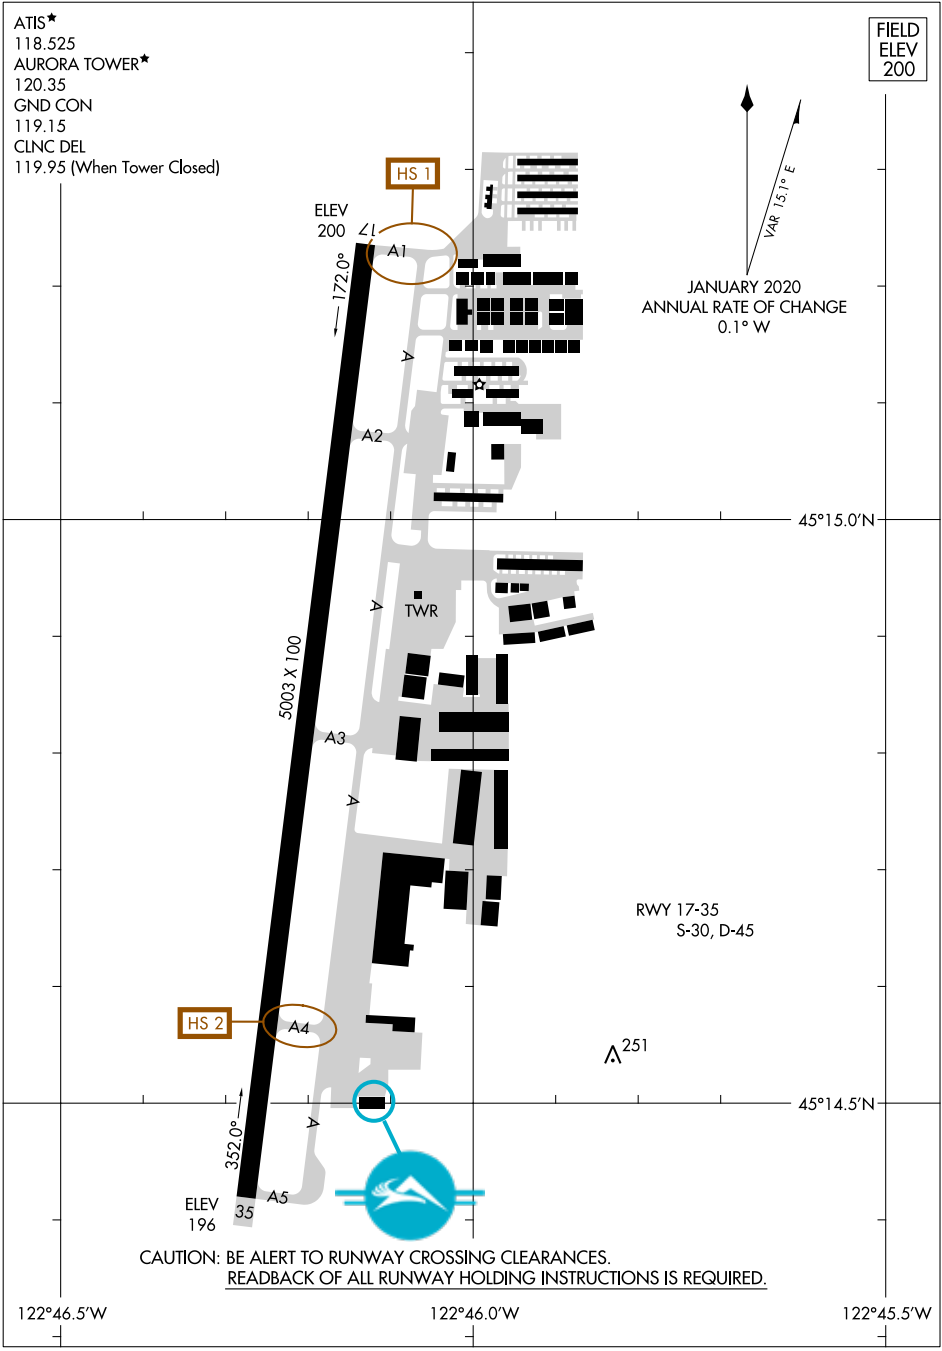

AIRPORT DIAGRAM

AL-5722 (FAA)

AURORA STATE (UAO)
AURORA, OREGON

- ATIS*
- 118.525
- AURORA TOWER*
- 120.35
- GND CON
- 119.15
- CLNC DEL
- 119.95 (When Tower Closed)

FIELD
ELEV
200

CAUTION: BE ALERT TO RUNWAY CROSSING CLEARANCES.
READBACK OF ALL RUNWAY HOLDING INSTRUCTIONS IS REQUIRED.