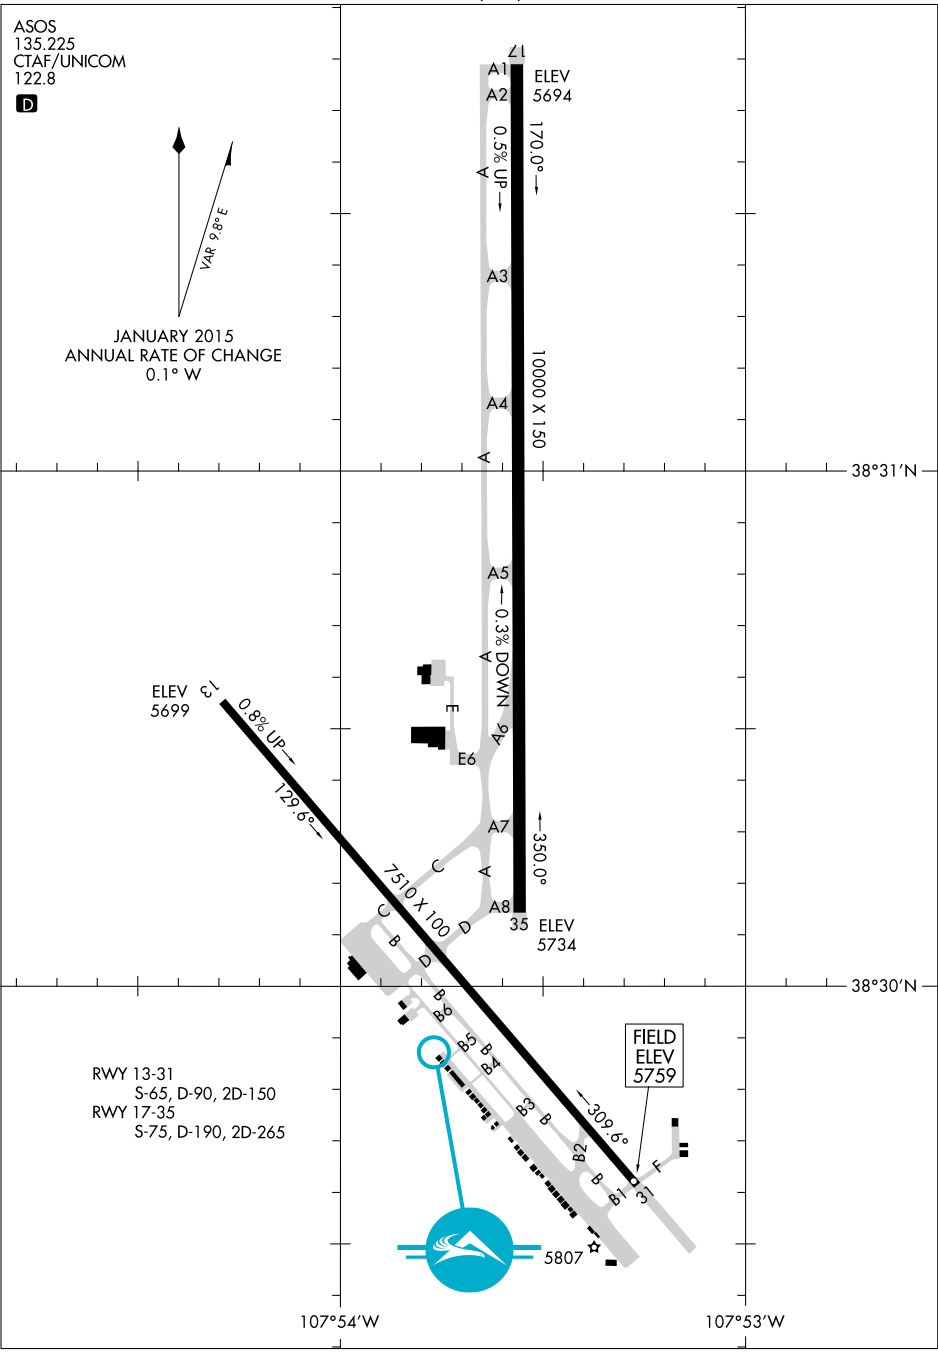

# AIRPORT DIAGRAM

AL-668 (FAA)

MONTRÖSE RGNL (MTJ)  
MONTRÖSE, COLORADO

ASOS  
135.225  
CTAF/UNICOM  
122.8

JANUARY 2015  
ANNUAL RATE OF CHANGE  
0.1° W

38°31'N

38°30'N

107°54'W

107°53'W

# AIRPORT DIAGRAM

MONTRÖSE, COLORADO  
MONTRÖSE RGNL (MTJ)