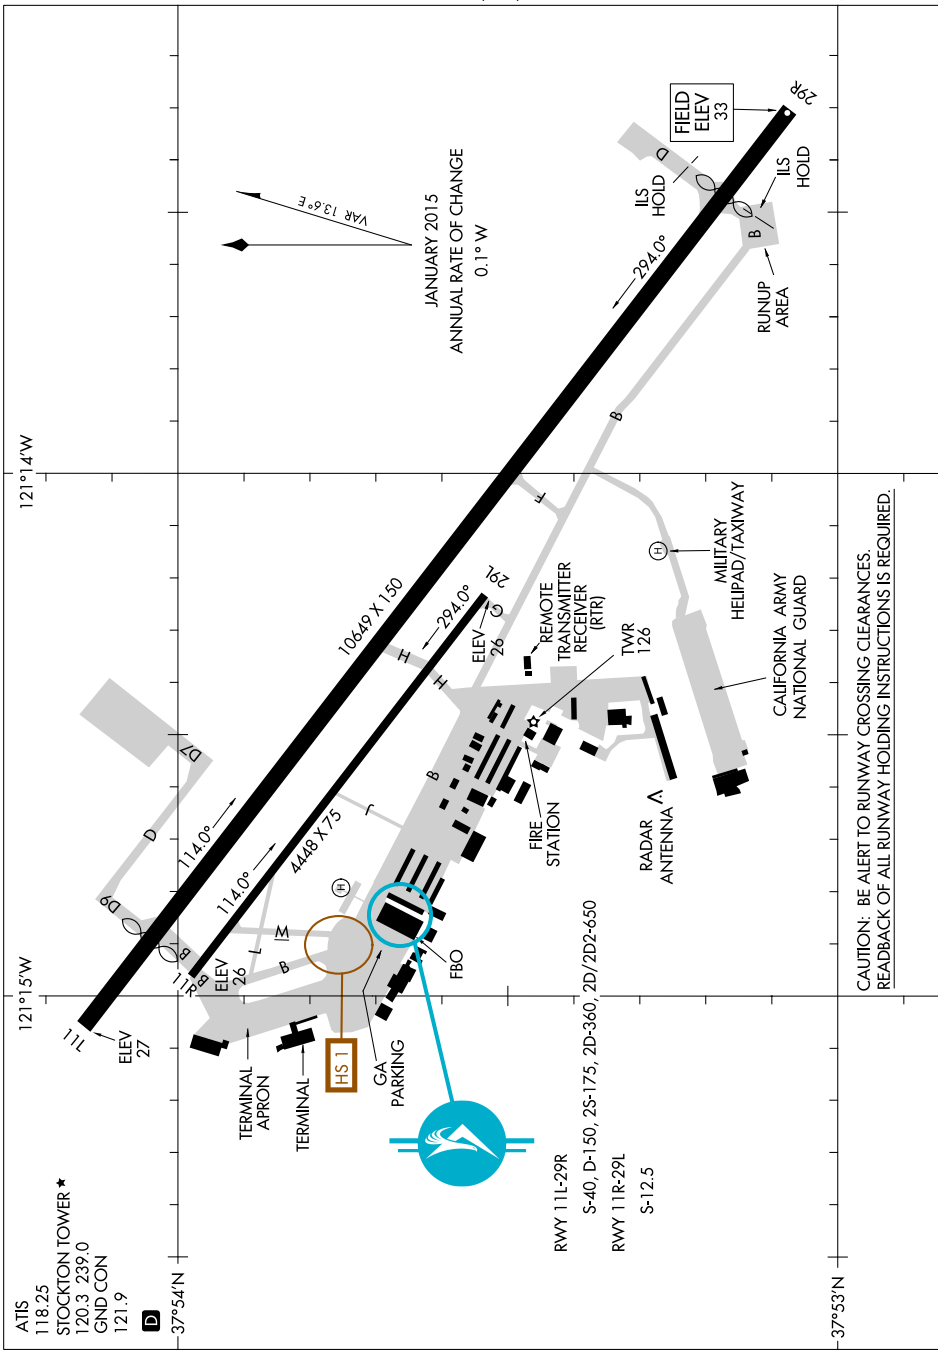

AIRPORT DIAGRAM

17117

AL-407 (FAA)

STOCKTON METROPOLITAN (SCK)
STOCKTON, CALIFORNIA

AIRPORT DIAGRAM

17117

STOCKTON, CALIFORNIA
STOCKTON METROPOLITAN (SCK)