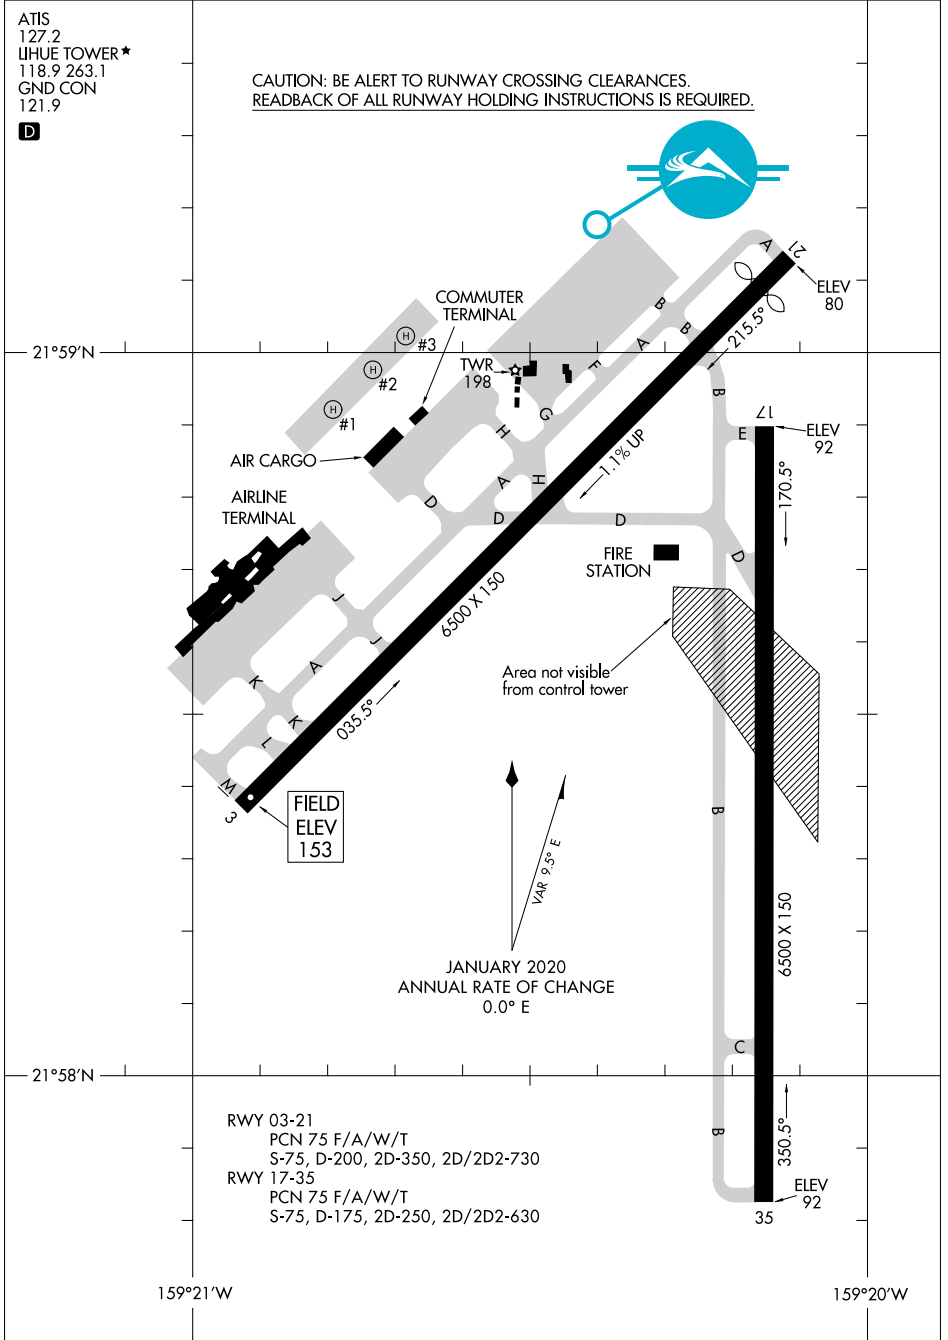

# AIRPORT DIAGRAM

AL-776 (FAA)

LIHUE (LIH)(PHLI)  
LIHUE, HAWAII

ATIS  
127.2  
LIHUE TOWER ★  
118.9 263.1  
GND CON  
121.9

D

CAUTION: BE ALERT TO RUNWAY CROSSING CLEARANCES.  
READBCK OF ALL RUNWAY HOLDING INSTRUCTIONS IS REQUIRED.

# AIRPORT DIAGRAM

LIHUE, HAWAII  
LIHUE (LIH)(PHLI)