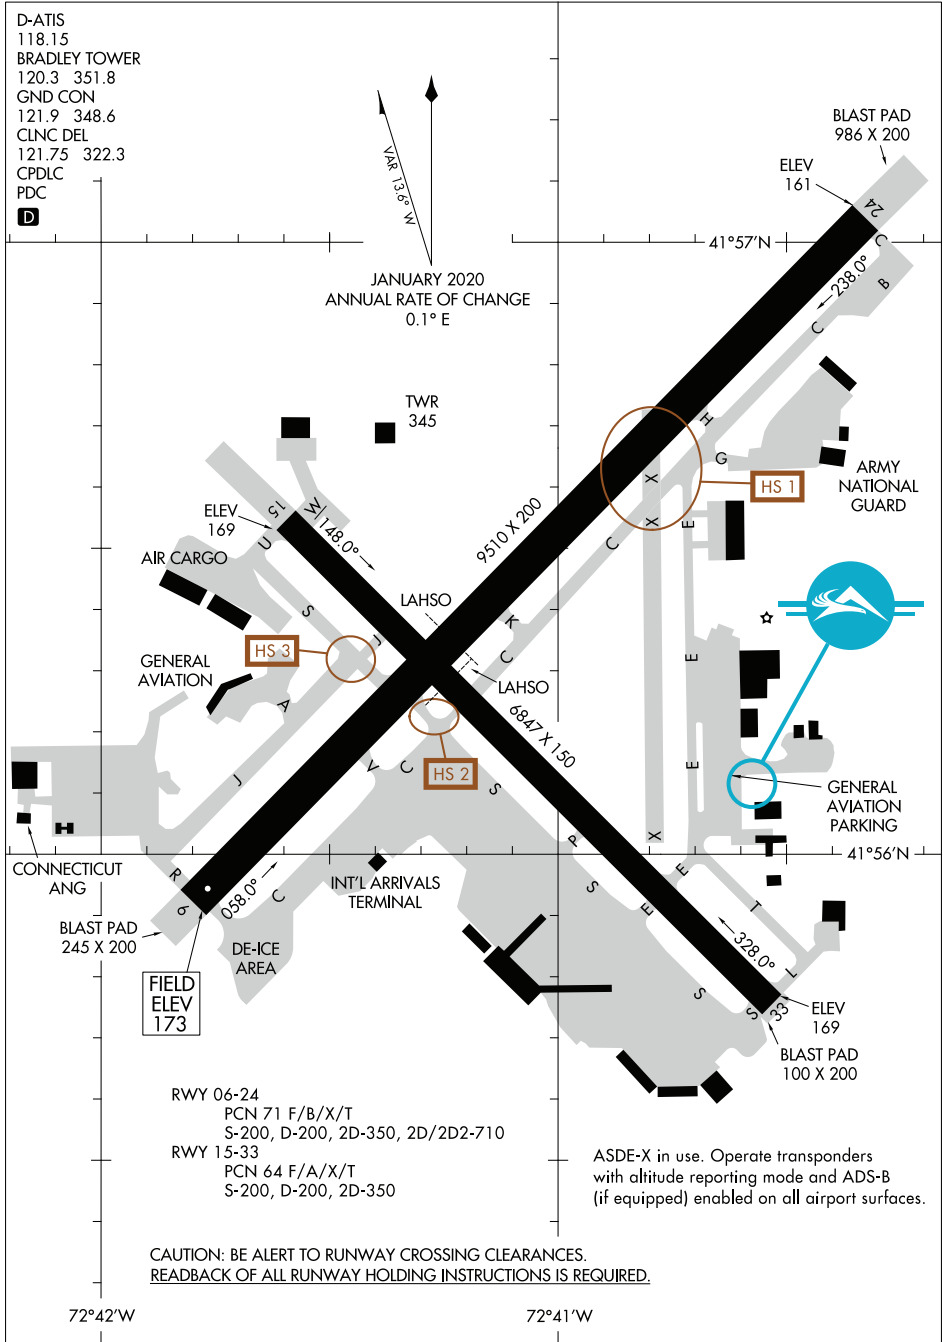

AIRPORT DIAGRAM

AL-460 (FAA)

BRADLEY INTL (BDL)
WINDSOR LOCKS, CONNECTICUT

AIRPORT DIAGRAM

WINDSOR LOCKS, CONNECTICUT
BRADLEY INTL (BDL)